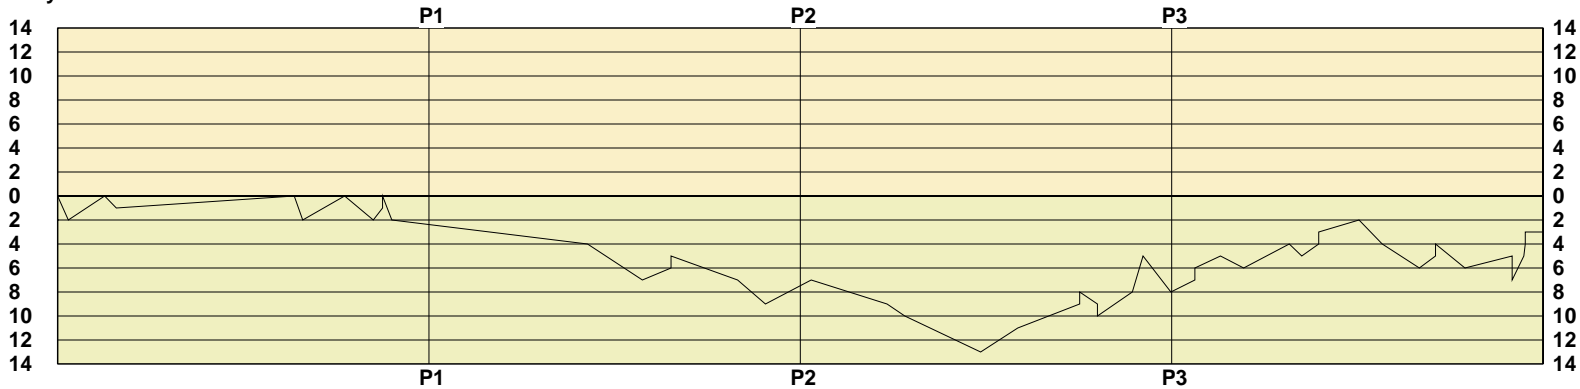

Lady Bruins

LEAD TIMELINE

Ladyhounds

Lady Bruins