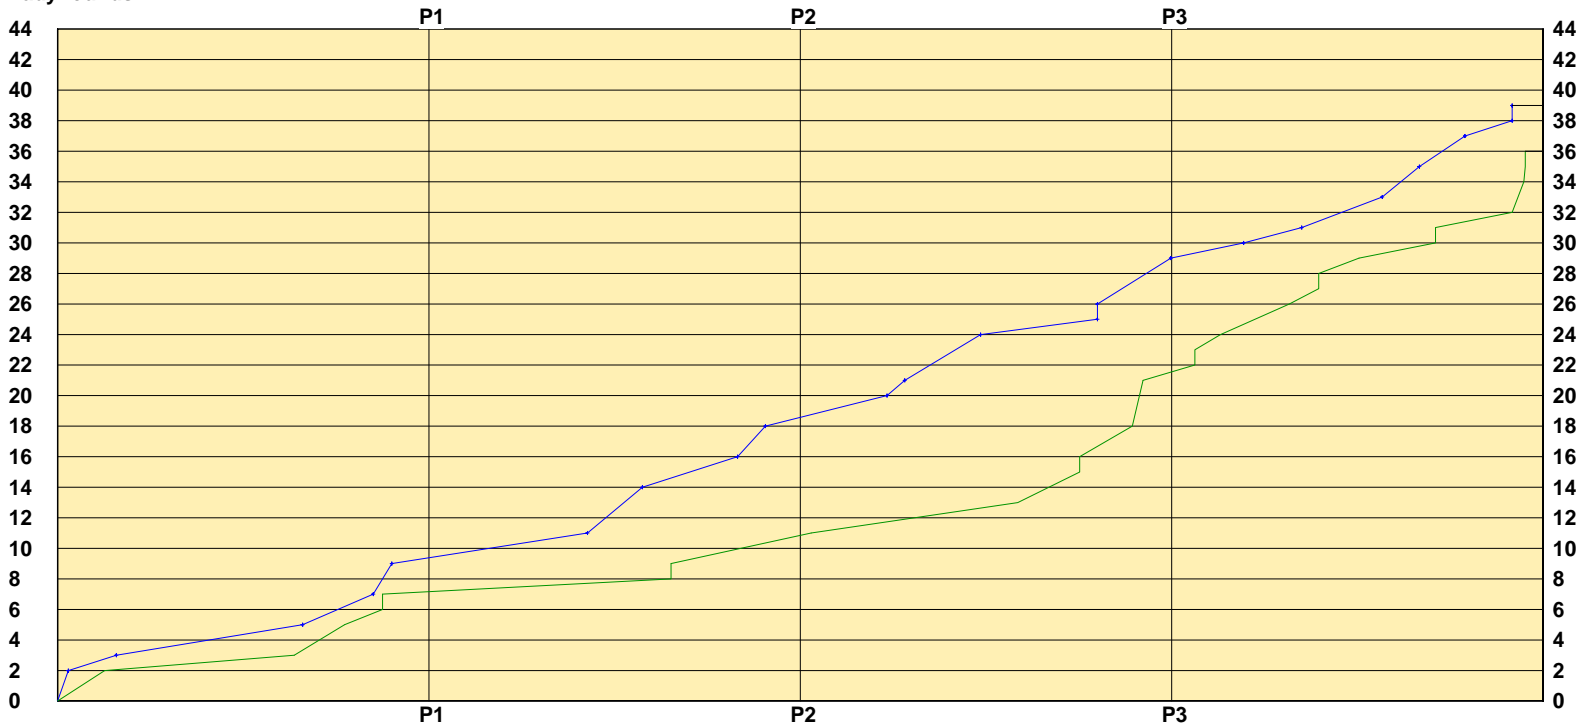

Lady Bruins

LEAD TIMELINE

Ladyhounds

Lady Bruins

SCORING TIMELINE

Ladyhounds

Largest Lead CHAR 11 PARIS 24 (13 pts) Lead Changes 0 Number of Ties 4

KHSAA Basketball - Play by Play Report - Scoring Only (pg 1)

End of Period Summary Lady Bruins 7 Ladyhounds 9

Largest Lead: Lady Bruins 0 Ladyhounds 2 (2 pts)

Lead in Period: Lady Bruins 0 Ladyhounds 2 (2 pts)

4 for 0 oppo pts

1 for 2 pts

2/7 for 28.6 %

3/4 for 75.0 %